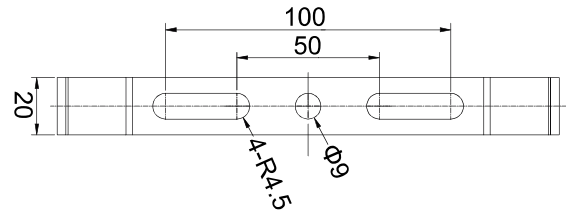

■ Features

- It is suitable for working lighting in workshops, workshops, aisles, warehouses, field equipment areas, and operating areas.

■ Technical Parameters

No	Table Of Basic Product Parameters			
1	Rated Voltage(AC)	AC90~240V		
2	Frequency	50/60Hz		
3	Product Number	SZSW7162-12	SZSW7162-18	SZSW7162-24
4	Power Rating	12W	18W	24W
5	Luminous Flux	1200lm	1800lm	2400lm
6	Color Temperature	5700K±300K		
7	PF	PF≥0.95		
8	Ra	Ra≥80		
9	Beam Angle	110°		
10	Lighting Effect	100 lm/W		
11	IP/IK Level	IP67 (IP68 can be customized)/IK08		
12	Ambient Temperature	-20℃~45℃		
13	Enclosure Material	Die-casting Aluminum		
14	Warranty	5 years		
15	LED Source	Osram/Philips		
16	Driver	SEVA/Meanwell/Moso/SoSen		
17	Dimension (mm)	Φ180×100mm		
18	Weight	1.4kg		

Dimension(Unit:mm)

Bracket

Installation (Unit:mm)

Ring Type

Ceiling Type

Side Wall Type

Photometric Data

12W Illumination-110 Degree		
1m	4m	39Lux
2m	4m	26Lux
3m	6m	18Lux
4m	6.5m	10Lux
Height	Diameter	Eavg

18W Illumination-110 Degree		
1m	4m	48Lux
2m	4m	35Lux
3m	6m	24Lux
4m	6.5m	16Lux
Height	Diameter	Eavg

24W Illumination-110 Degree		
1m	3m	62Lux
2m	4m	48Lux
3m	6m	35Lux
4m	6.5m	20Lux
5m	5m	16Lux
Height	Diameter	Eavg