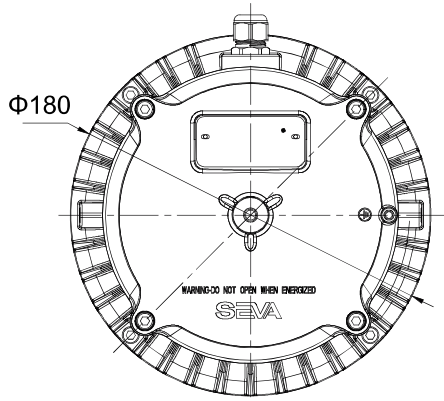

■ Features

- It is suitable for working lighting in workshops, workshops, aisles, warehouses, field equipment areas, and operating areas.

■ Technical Parameters

No	Table Of Basic Product Parameters			
1	Rated Voltage(AC)	AC90~240V		
2	Frequency	50/60Hz		
3	Product Number	SZSW7162-12	SZSW7162-18	SZSW7162-24
4	Power Rating	12W	18W	24W
5	Luminous Flux	1200lm	1800lm	2400lm
6	Color Temperature	5700K±300K		
7	PF	PF≥0.95		
8	Ra	Ra≥80		
9	Beam Angle	110°		
10	Lighting Effect	100 lm/W		
11	IP/IK Level	IP67 (IP68 can be customized)/IK08		
12	Ambient Temperature	-20℃~45℃		
13	Enclosure Material	Die-casting Aluminum		
14	Warranty	5 years		
15	LED Source	Osram/Philips		
16	Driver	SEVA/Meanwell/Moso/SoSen		
17	Dimension (mm)	Φ180×100mm		
18	Weight	1.4kg		

Dimension(Unit:mm)

Bracket

Installation (Unit:mm)

Ring Type

Ceiling Type

Side Wall Type

Photometric Data

12W Illumination-110 Degree		
1m	4m	39Lux
2m	4m	26Lux
3m	6m	18Lux
4m	6.5m	10Lux
Height	Diameter	Eavg

18W Illumination-110 Degree		
1m	4m	48Lux
2m	4m	35Lux
3m	6m	24Lux
4m	6.5m	16Lux
Height	Diameter	Eavg

24W Illumination-110 Degree		
1m	3m	62Lux
2m	4m	48Lux
3m	6m	35Lux
4m	6.5m	20Lux
5m	5m	16Lux
Height	Diameter	Eavg