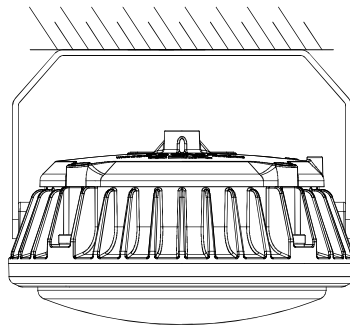

■ Features

- It is suitable for working lighting in workshops, workshops, aisles, warehouses, field equipment areas, and operating areas.

■ Technical Parameters

No	Table Of Basic Product Parameters			
1	Rated Voltage(AC)	AC90~240V		
2	Frequency	50/60Hz		
3	Product Number	SZSW7162-12	SZSW7162-18	SZSW7162-24
4	Power Rating	12W	18W	24W
5	Luminous Flux	1200lm	1800lm	2400lm
6	Color Temperature	5700K±300K		
7	PF	PF≥0.95		
8	Ra	Ra≥80		
9	Beam Angle	110°		
10	Lighting Effect	100 lm/W		
11	IP/IK Level	IP67 (IP68 can be customized)/IK08		
12	Ambient Temperature	-20℃~45℃		
13	Enclosure Material	Die-casting Aluminum		
14	Warranty	5 years		
15	LED Source	Osram/Philips		
16	Driver	SEVA/Meanwell/Moso/SoSen		
17	Dimension (mm)	Φ180×100mm		
18	Weight	1.4kg		

Dimension(Unit:mm)

Bracket

Installation (Unit:mm)

Ring Type

Ceiling Type

Side Wall Type

Photometric Data

12W Illumination-110 Degree		
1m	4m	39Lux
2m	4m	26Lux
3m	6m	18Lux
4m	6.5m	10Lux
Height	Diameter	Eavg

18W Illumination-110 Degree		
1m	4m	48Lux
2m	4m	35Lux
3m	6m	24Lux
4m	6.5m	16Lux
Height	Diameter	Eavg

24W Illumination-110 Degree		
1m	3m	62Lux
2m	4m	48Lux
3m	6m	35Lux
4m	6.5m	20Lux
5m	5m	16Lux
Height	Diameter	Eavg