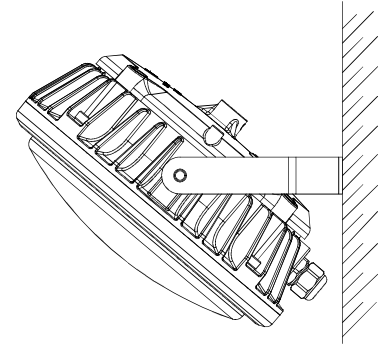

■ Features

- It is suitable for working lighting in workshops, workshops, aisles, warehouses, field equipment areas, and operating areas.

■ Technical Parameters

No	Table Of Basic Product Parameters			
1	Rated Voltage(AC)	AC90~240V		
2	Frequency	50/60Hz		
3	Product Number	SZSW7162-12	SZSW7162-18	SZSW7162-24
4	Power Rating	12W	18W	24W
5	Luminous Flux	1200lm	1800lm	2400lm
6	Color Temperature	5700K±300K		
7	PF	PF≥0.95		
8	Ra	Ra≥80		
9	Beam Angle	110°		
10	Lighting Effect	100 lm/W		
11	IP/IK Level	IP67 (IP68 can be customized)/IK08		
12	Ambient Temperature	-20℃~45℃		
13	Enclosure Material	Die-casting Aluminum		
14	Warranty	5 years		
15	LED Source	Osram/Philips		
16	Driver	SEVA/Meanwell/Moso/SoSen		
17	Dimension (mm)	Φ180×100mm		
18	Weight	1.4kg		

Dimension(Unit:mm)

Bracket

Installation (Unit:mm)

Ring Type

Ceiling Type

Side Wall Type

Photometric Data

12W Illumination-110 Degree		
1m	4m	39Lux
2m	4m	26Lux
3m	6m	18Lux
4m	6.5m	10Lux
Height	Diameter	Eavg

18W Illumination-110 Degree		
1m	4m	48Lux
2m	4m	35Lux
3m	6m	24Lux
4m	6.5m	16Lux
Height	Diameter	Eavg

24W Illumination-110 Degree		
1m	3m	62Lux
2m	4m	48Lux
3m	6m	35Lux
4m	6.5m	20Lux
5m	5m	16Lux
Height	Diameter	Eavg