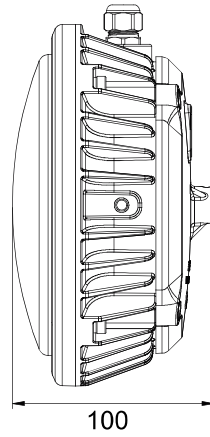

■ Features

- It is suitable for working lighting in workshops, workshops, aisles, warehouses, field equipment areas, and operating areas.

■ Technical Parameters

No	Table Of Basic Product Parameters			
1	Rated Voltage(AC)	AC90~240V		
2	Frequency	50/60Hz		
3	Product Number	SZSW7162-12	SZSW7162-18	SZSW7162-24
4	Power Rating	12W	18W	24W
5	Luminous Flux	1200lm	1800lm	2400lm
6	Color Temperature	5700K±300K		
7	PF	PF≥0.95		
8	Ra	Ra≥80		
9	Beam Angle	110°		
10	Lighting Effect	100 lm/W		
11	IP/IK Level	IP67 (IP68 can be customized)/IK08		
12	Ambient Temperature	-20℃~45℃		
13	Enclosure Material	Die-casting Aluminum		
14	Warranty	5 years		
15	LED Source	Osram/Philips		
16	Driver	SEVA/Meanwell/Moso/SoSen		
17	Dimension (mm)	Φ180×100mm		
18	Weight	1.4kg		

Dimension(Unit:mm)

Bracket

Installation (Unit:mm)

Ring Type

Ceiling Type

Side Wall Type

Photometric Data

12W Illumination-110 Degree		
1m	4m	39Lux
2m	4m	26Lux
3m	6m	18Lux
4m	6.5m	10Lux
Height	Diameter	Eavg

18W Illumination-110 Degree		
1m	4m	48Lux
2m	4m	35Lux
3m	6m	24Lux
4m	6.5m	16Lux
Height	Diameter	Eavg

24W Illumination-110 Degree		
1m	3m	62Lux
2m	4m	48Lux
3m	6m	35Lux
4m	6.5m	20Lux
5m	5m	16Lux
Height	Diameter	Eavg