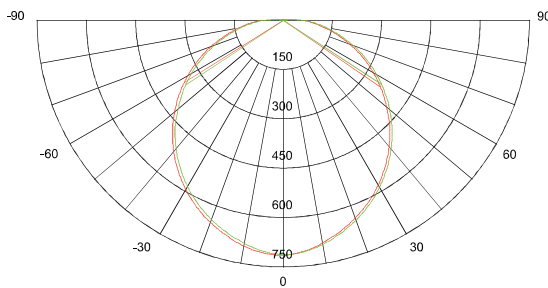

Dimension(Unit:mm)

Bracket

Installation (Unit:mm)

Ring Type

Ceiling Type

Side Wall Type

Photometric Data

12W Illumination-110 Degree		
1m	4m	39Lux
2m	4m	26Lux
3m	6m	18Lux
4m	6.5m	10Lux
Height	Diameter	Eavg

18W Illumination-110 Degree		
1m	4m	48Lux
2m	4m	35Lux
3m	6m	24Lux
4m	6.5m	16Lux
Height	Diameter	Eavg

24W Illumination-110 Degree		
1m	3m	62Lux
2m	4m	48Lux
3m	6m	35Lux
4m	6.5m	20Lux
5m	5m	16Lux
Height	Diameter	Eavg