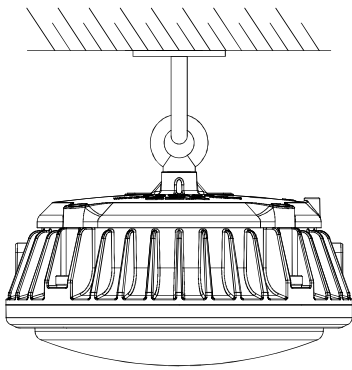

■ Features

- It is suitable for working lighting in workshops, workshops, aisles, warehouses, field equipment areas, and operating areas.

■ Technical Parameters

No	Table Of Basic Product Parameters			
1	Rated Voltage(AC)	AC90~240V		
2	Frequency	50/60Hz		
3	Product Number	SZSW7162-12	SZSW7162-18	SZSW7162-24
4	Power Rating	12W	18W	24W
5	Luminous Flux	1200lm	1800lm	2400lm
6	Color Temperature	5700K±300K		
7	PF	PF≥0.95		
8	Ra	Ra≥80		
9	Beam Angle	110°		
10	Lighting Effect	100 lm/W		
11	IP/IK Level	IP67 (IP68 can be customized)/IK08		
12	Ambient Temperature	-20℃~45℃		
13	Enclosure Material	Die-casting Aluminum		
14	Warranty	5 years		
15	LED Source	Osram/Philips		
16	Driver	SEVA/Meanwell/Moso/SoSen		
17	Dimension (mm)	Φ180×100mm		
18	Weight	1.4kg		

Dimension(Unit:mm)

Bracket

Installation (Unit:mm)

Ring Type

Ceiling Type

Side Wall Type

Photometric Data

12W Illumination-110 Degree		
1m	4m	39Lux
2m	4m	26Lux
3m	6m	18Lux
4m	6.5m	10Lux
Height	Diameter	Eavg

18W Illumination-110 Degree		
1m	4m	48Lux
2m	4m	35Lux
3m	6m	24Lux
4m	6.5m	16Lux
Height	Diameter	Eavg

24W Illumination-110 Degree		
1m	3m	62Lux
2m	4m	48Lux
3m	6m	35Lux
4m	6.5m	20Lux
5m	5m	16Lux
Height	Diameter	Eavg