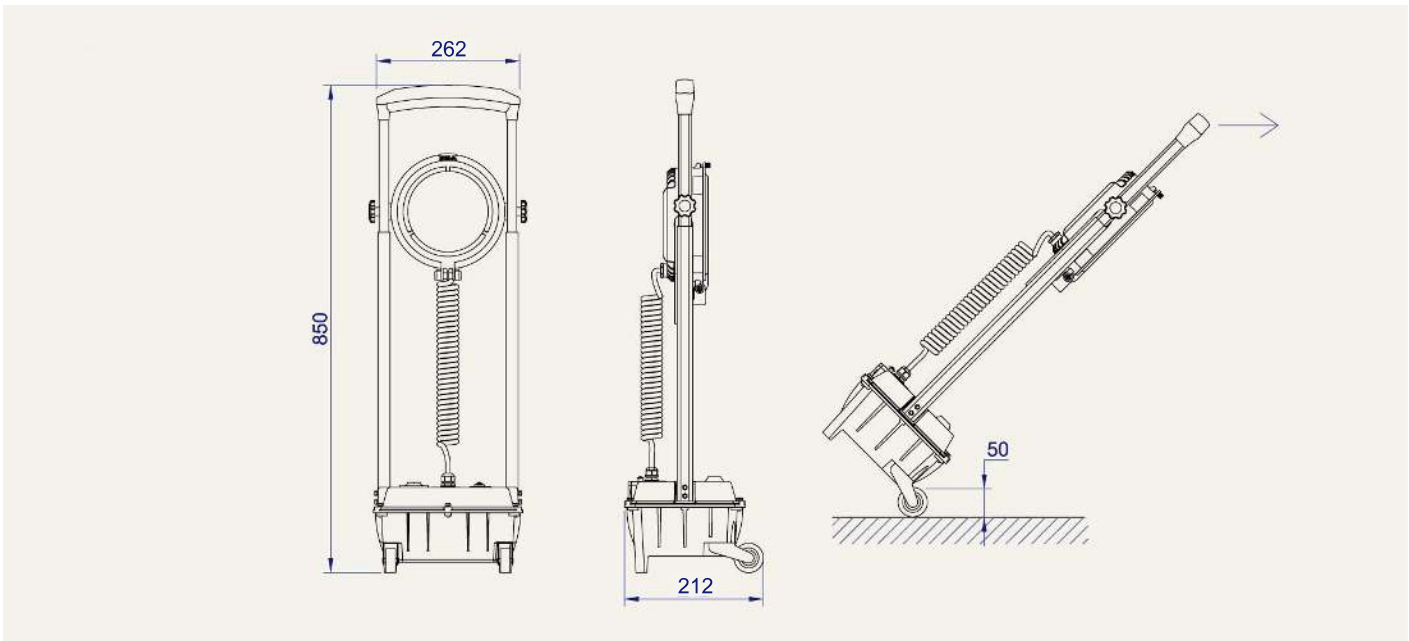

■ Features

- ⊙ Suitable for all kinds of emergency rescue, fixed-point search, emergency treatment, rescue, repair and other long-distance or large area lighting.

■ Technical Parameters

No		Table Of Basic Product Parameters	
1	Ex-mark	Ex nCnR IIC T6 Gc/Ex tD A21 IP65 T80 °C	
2	Rated Voltage	12V	
3	Rated Capacity	12000mAh	
4	Product Number	SW2600/2601	
5	Luminous Flux(lm)	3600	
6	Duration	Working Light	Strong Light
		16W	30W
		≥20H	≥10H
7	Luminous Flux	3000lm	
8	Color Temperature	5700~6500K	
9	Ra	>80	
10	Beam Angle	60°	
11	Charging Time	8~10H	
12	IP/IK Level	IP65/IK08	
13	Ambient Temperature	-20 °C ~45 °C	
14	Enclosure Material	Die-casting Aluminum	
15	Cycle Life (Cycles)	~1000	
16	LED Source	Cree	
17	Driver	SEVA	
18	Dimension (mm)	L262*W212*H850mm	
19	Weight	6kg	
20	Power Adapter	Input :AC180-240V 50Hz/1.0Amax	Output:30V ----- 2.0A

■ Dimensions (Unit:mm)

■ Characteristics(mm)

■ Dual Dode Switching Design
A set of lamps with 2 lighting modes, open the face cover become projector lighting, Close the top cover and it will become floodlight.

■ Digital Power Display
Digital power display, record accurate surplus power at any time, remain the use time.

■ Height Adjustment
Press the middle button to adjust the low, Middle and high heights.

■ Key Function